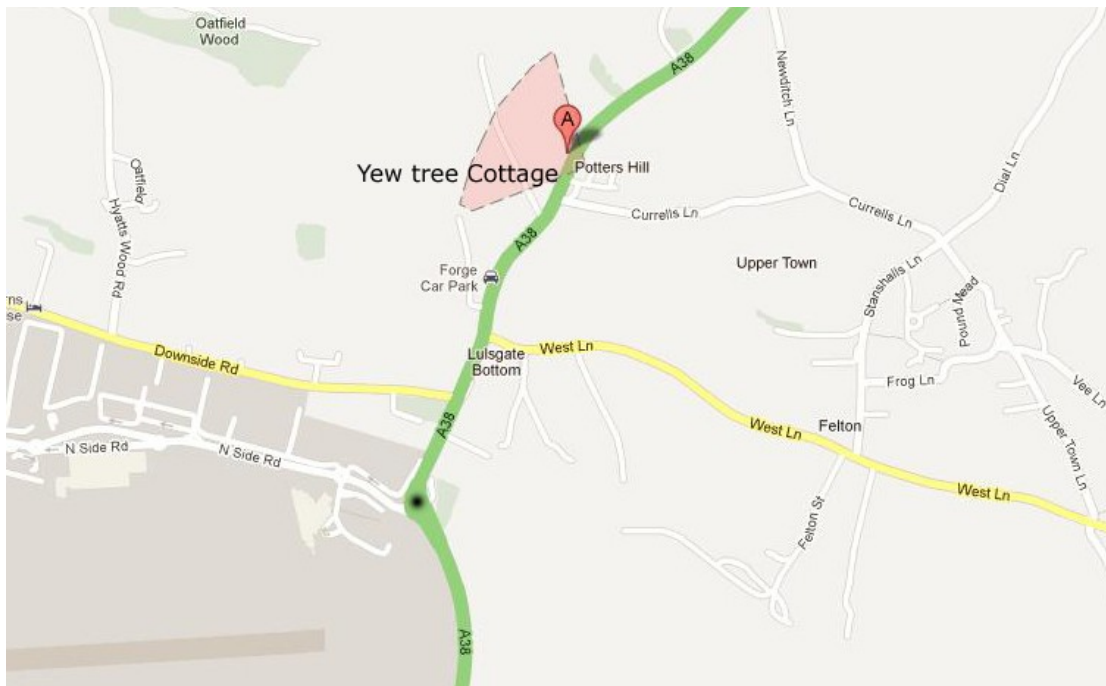

Yew Tree Cottage

Potters Hill

Felton, Somerset. BS40 9XB

Tel: 44 (0)1275 474289 Mob: 44 (0)7733 403126

Email: info@yewtreecottage-bb.co.uk

Directions:-

Coming from Bristol on the A38 drive past Yew Tree Cottage on your right and turn round at Bristol Airport roundabout and then as you drive back towards Yew Tree on potters hill start to slow and your see Yew Tree and our car park on you left.

Coming from the West on the A38 straight over the roundabout Bristol Airport and start to slow at you start up potters hill and your see Yew Tree and our car park on you left.

Tel: 44 (0)1275 474289

Mob: 44 (0)7733 403126